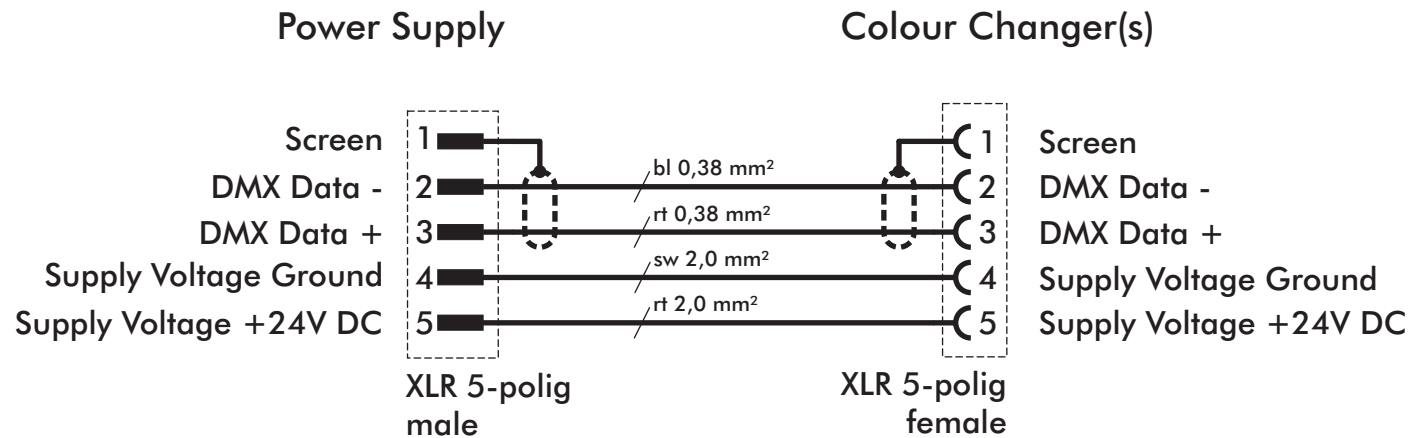

Rainbow Power/Data Cable

The screen is only to be connected on the male plug's end - on the female connector the screen wire stays isolated (floating)..

Generally the XLR connector's housing are not connected to screen or signal ground.

Adapter-Cable Rainbow / Strand

Rainbow Part

Strand Part

Strand Power/Data Cable

The screen is to be connected on both ends - the male plug's end and on the female connector.

Generally the XLR connector's housing are not connected to screen or signal ground.