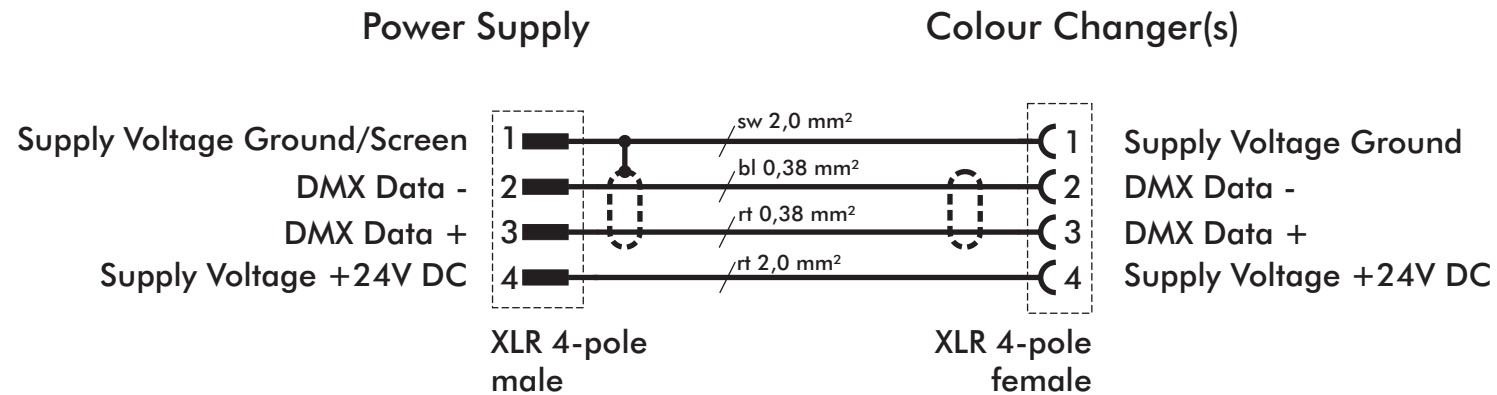

Rainbow Power/Data Cable

The screen is only to be connected on the male plug's end - on the female connector the screen wire stays isolated (floating)..

Generally the XLR connector's housing are not connected to screen or signal ground.

Adapter-Cable Rainbow / Strand

Rainbow Part

Strand Part

Strand Power/Data Cable

The screen is to be connected on both ends - the male plug's end and on the female connector.

Generally the XLR connector's housing are not connected to screen or signal ground.