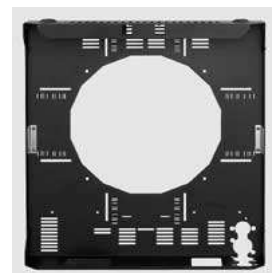

Partlist
8" PRO/PRO2 Colour Changers
(known as RCC 3001)

Partlist
8" PRO/PRO2 Colour Changers
 (known as RCC3001)

<u>Part No.</u>	<u>Name</u>
PB3008	Chassis for 8" PRO/PRO2 Scroller
PB3011	Front cover complete for 8" PRO/PRO2
PA3035	Top Barndoor Holder for 8" PRO/PRO2
PA3025	Heat shield holder for 8" PRO/PRO2
PB3015	Spindle roll complete for 8" PRO/PRO2 (Spring loaded)
PB3014	Fixed roll complete for 8" PRO/PRO2
PA3803	Bearing mount, lower right 8"+12" PRO/PRO2
PA3602	Bearing mount, lower left 6",8"+12"

Partlist
8" PRO/PRO2 Colour Changers
 (known as RCC3001)

<u>Part No.</u>	<u>Name</u>	
PC3001	Ball bearing, diameter = 6mm, with flange	
PC2016	Belt, timing, T2,5/200-4	
PC2015	Belt, Timing, T2.5/600-4, 8"PRO/PRO2,Two/16	
PB3003	Motor pack complete with opto PCB	
PA3813	Air controle plate 6", 8", 12" PRO/PRO2	
PB3601	Fan 60x60x15 compl	
PB3021-8	CPU-Board complete only for 8" PRO/PRO2 (PCB is not available anymore, please order new PRO2 PCB instead)	
PN3022	RAINBOW PRO2 PCB, CPU-Board	
PL0100	LED Display, single 7 seg unit LTS2301AG (four required for complete display)	
PA3023	Plastic Panel with symbols all PRO/PRO2-Range	
PB3816	Connection-Panel XLR 4pin 8" und 12" PRO/PRO2 also available in 5 pole Version:	
PB3816/5	Connection-Panel XLR 5pin 8" und 12" PRO/PRO2	
PA3057	Hook for universal adaptor 8"PRO/PRO2	
PA3019	Retainer for Adaptor 8" PRO/PRO2, SILVER	

Partlist

8" PRO/PRO2 Colour Changers

(known as RCC3001)

Part No. **Name**
PR6556-1 Potentiometer, feedback, 10 turn, hybrid, 5K, type = 8146

PA3020 Wormgear, Z=20, m=0,5

PB556 Pot. 10 turn, complete with worm Z=30
incl. Wormgear, bracket, spring, cable w. connector